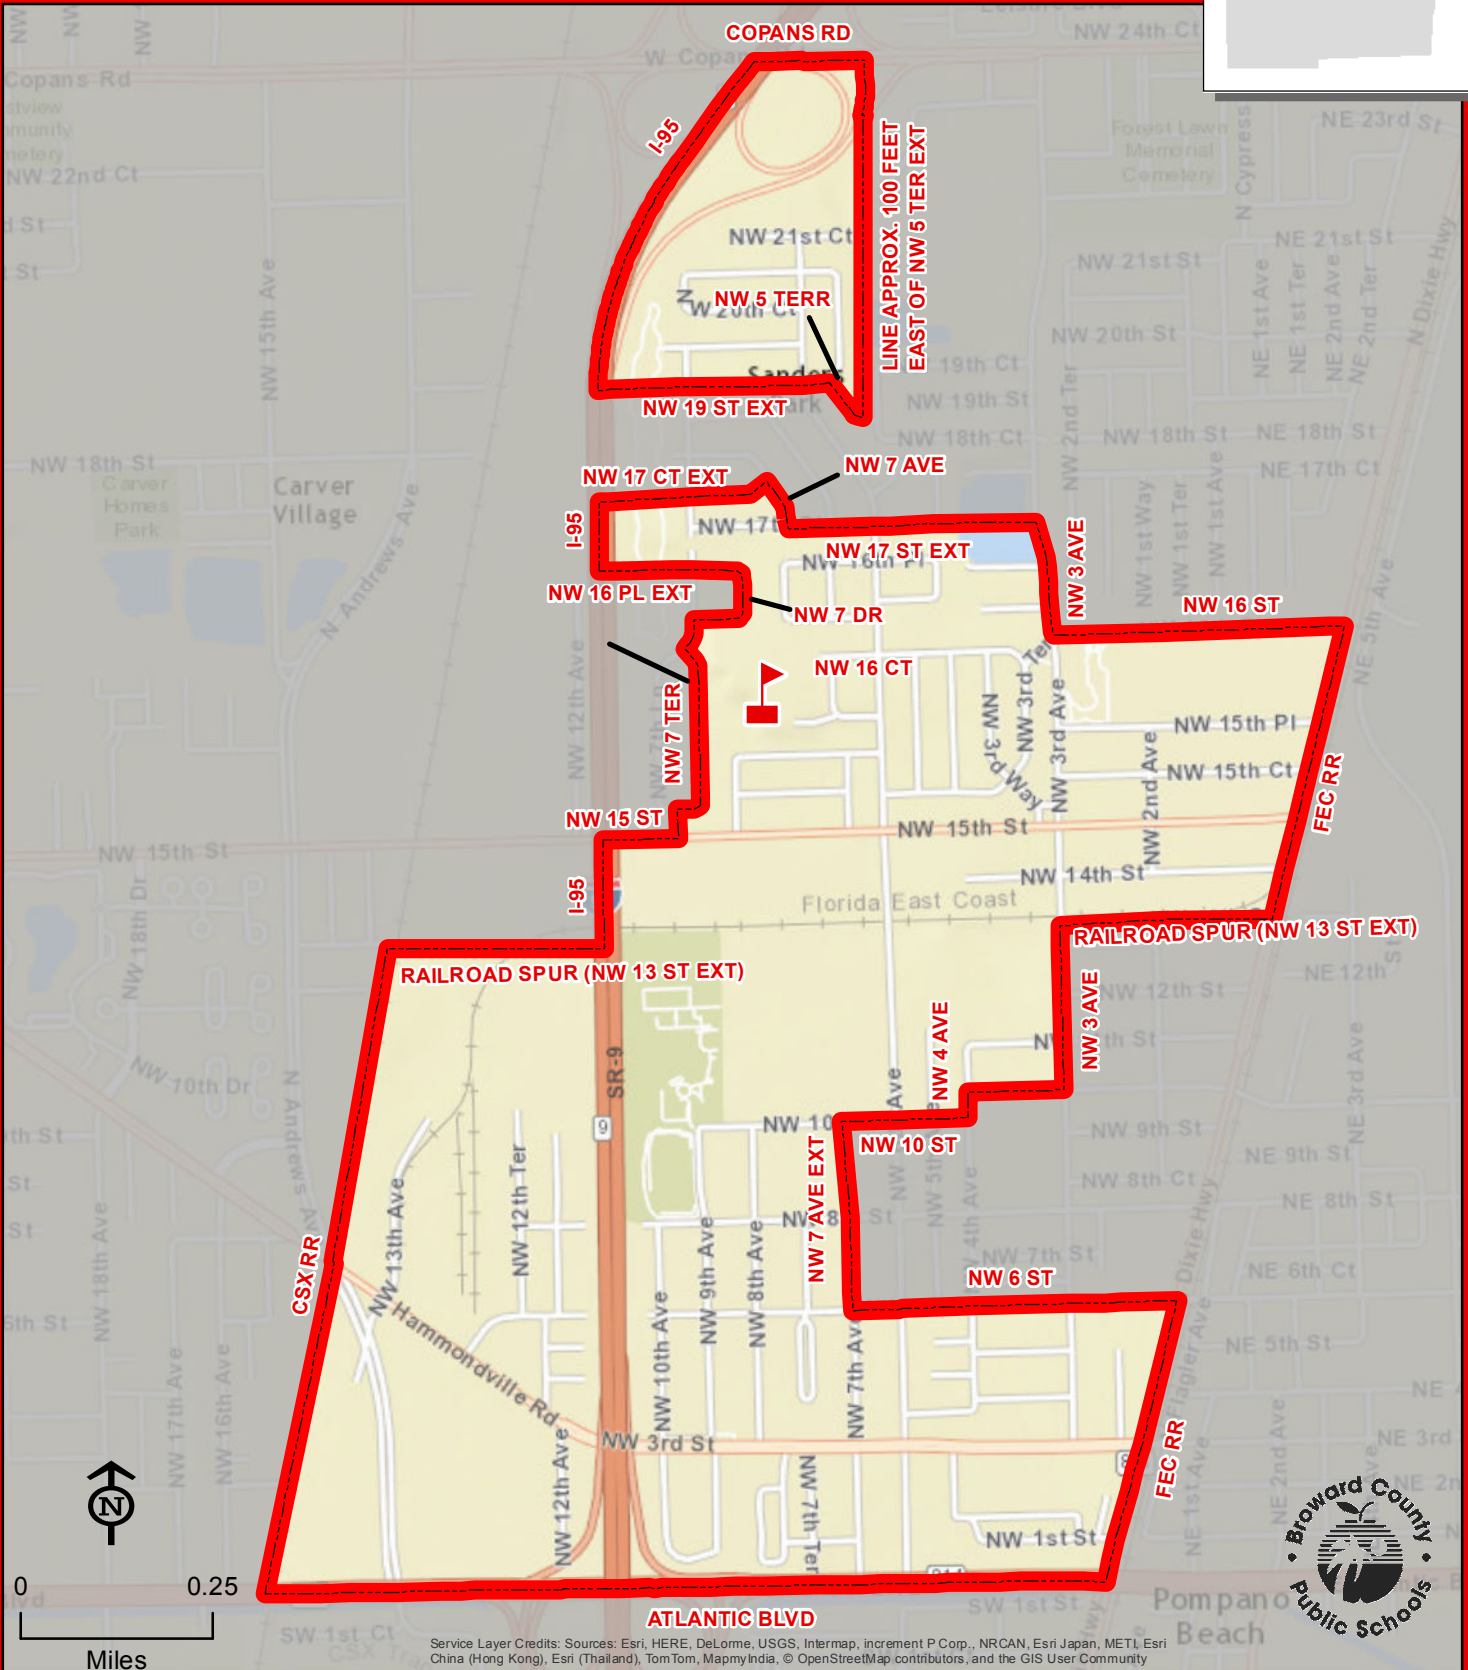

SANDERS PARK ELEMENTARY SCHOOL

800 NW 16 STREET
POMPANO BEACH, FLORIDA 33060
754-322-8400

Magnet School

SANDERS PARK

THIS MAP IS FOR CONCEPTUAL PURPOSES ONLY AND SHOULD NOT BE USED FOR LEGAL BOUNDARY DETERMINATIONS